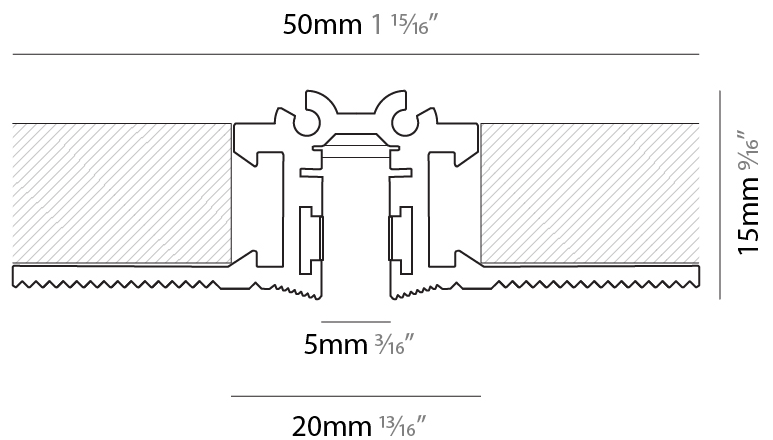

PROJECT	_____
TYPE	_____
SPECIFIER	_____
QUANTITY	_____
DATE	_____

JUST BLACK SYSTEM TRIMLESS

A3JB-TRM-SYS

base number

1. To build a product code in our configurator select the specify button on the base model # product page
2. To build a manual product code on this datasheet choose from the options listed below in blue font and add the suffix to the base model #

GENERAL

Series: Just Black System _____
Brand: Prolicht _____
Division: Architectural _____
Mounting Type: Trimless _____
Mounting Location: Wall / Ceiling _____
Subcategory: Modular _____

PHYSICAL

Light Distribution: Direct _____
Diffuser: PMMA - Opal _____

ELECTRICAL

Dimming: Non-Dimming / Phase Dimming (120Vac only) / 0-10V Dimming _____

LED

OPTICAL

Beam Angle: 96 _____
Adjustability: Fixed _____

RATINGS AND CERTIFICATIONS

Certified By: CSA Certified to UL and CSA Standards _____
IP rating: IP20 _____