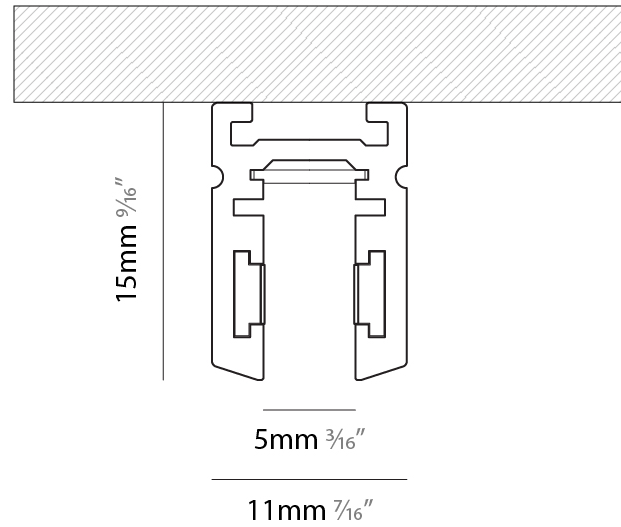

LED

OPTICAL

Beam Angle: 96
 Adjustability: Fixed

RATINGS AND CERTIFICATIONS

Certified By: CSA Certified to UL and CSA Standards
 IP rating: IP20

PROJECT
TYPE
SPECIFIER
QUANTITY
DATE

JUST BLACK SYSTEM SUSPENSION