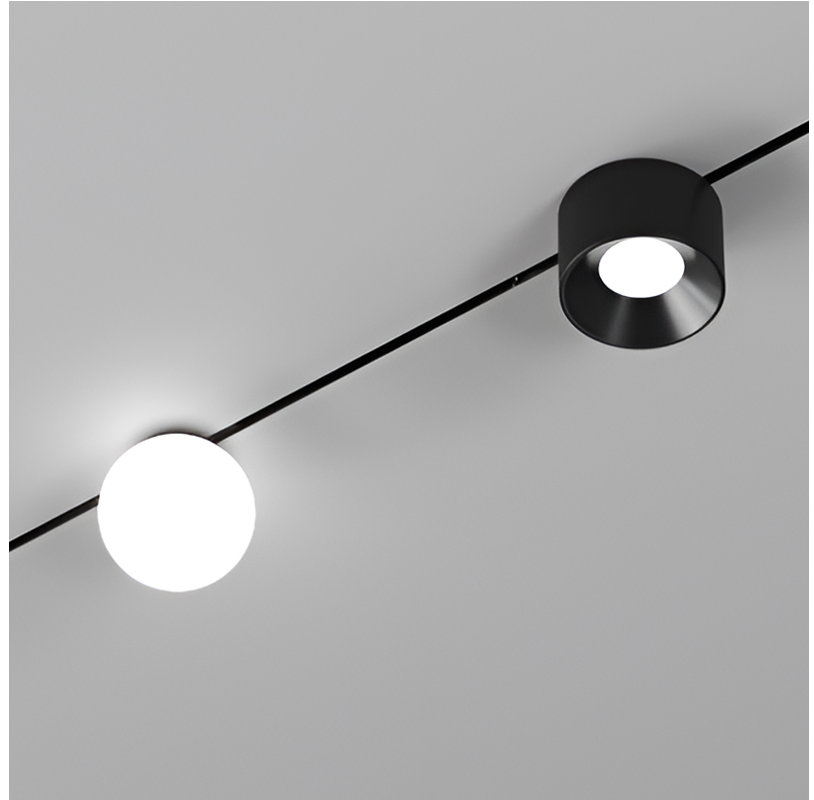

PROJECT	_____
TYPE	_____
SPECIFIER	_____
QUANTITY	_____
DATE	_____

JUST BLACK SYSTEM TRIMLESS

A3JB-TRM-SYS

base number

1. To build a product code in our configurator select the specify button on the base model # product page
2. To build a manual product code on this datasheet choose from the options listed below in blue font and add the suffix to the base model #

GENERAL

Series: Just Black System _____
Brand: Prolicht _____
Division: Architectural _____
Mounting Type: Trimless _____
Mounting Location: Wall / Ceiling _____
Subcategory: Modular _____

PHYSICAL

Light Distribution: Direct _____
Diffuser: PMMA - Opal _____

ELECTRICAL

Dimming: Non-Dimming / Phase Dimming (120Vac only) / 0-10V Dimming _____

LED

OPTICAL

Beam Angle: 96 _____
Adjustability: Fixed _____

RATINGS AND CERTIFICATIONS

Certified By: CSA Certified to UL and CSA Standards _____
IP rating: IP20 _____