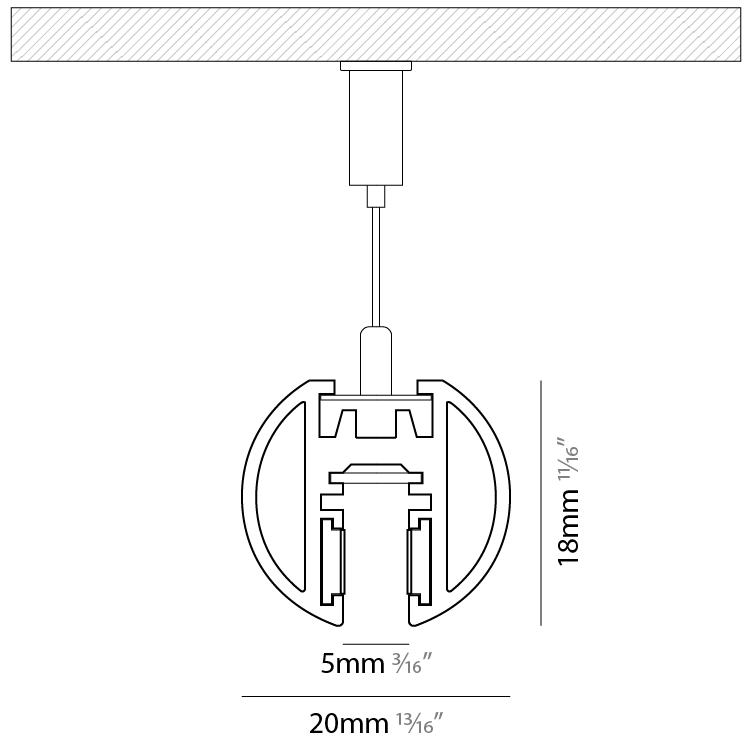

ELECTRICAL

Dimming: Non-Dimming / Phase Dimming (120Vac only) / 0-10V Dimming

LED

OPTICAL

Beam Angle: 96
 Adjustability: Fixed

RATINGS AND CERTIFICATIONS

Certified By: CSA Certified to UL and CSA Standards
 IP rating: IP20